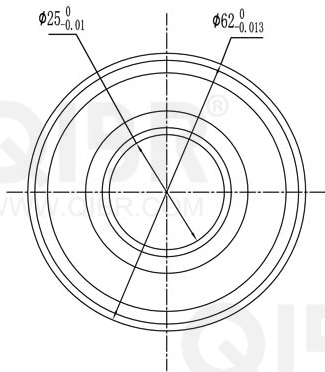

QIBR®
WWW.QIBR.COM

QIBR®
WWW.QIBR.COM

QIBR®
WWW.QIBR.COM

QIBR®
BEARINGS

LUOYANG QIBR BEARING CO., LTD
<http://www.QIBR.com>

Deep Groove Ball Bearing

PART
NUMBER 6305 2RS