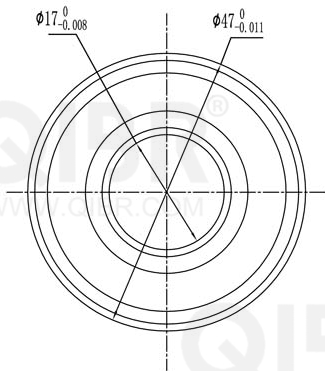

QIBR®
WWW.QIBR.COM

QIBR®
WWW.QIBR.COM

QIBR®
BEARINGS

LUOYANG QIBR BEARING CO., LTD
<http://www.QIBR.com>

Deep Groove Ball Bearing

PART
NUMBER 6303 2RS