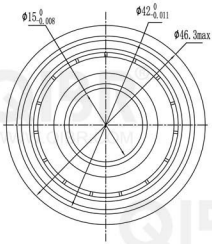

QIBR®
WWW.QIBR.COM

QIBR®
WWW.QIBR.COM

QIBR®
WWW.QIBR.COM

WWW.QIBR.COM

QIBR®
BEARINGS

LUOYANG QIBR BEARING CO., LTD
<http://www.QIBR.com>

Deep Groove Ball Bearing

PART
NUMBER 6302NR