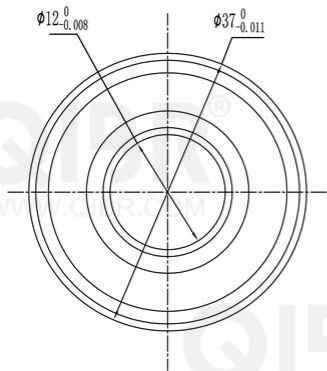

QIBR®
WWW.QIBR.COM

QIBR®
WWW.QIBR.COM

QIBR®
BEARINGS

LUOYANG QIBR BEARING CO., LTD
<http://www.QIBR.com>

Deep Groove Ball Bearing

PART
NUMBER 6301 2RS