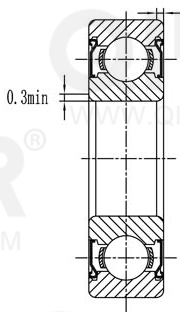

QIBR®

WWW.QIBR.COM

$8_{-0.12}^0$

0.3min

QIBR®
BEARINGS

LUOYANG QIBR BEARING CO., LTD

<http://www.QIBR.com>

Deep Groove Ball Bearing

PART
NUMBER

629ZZ