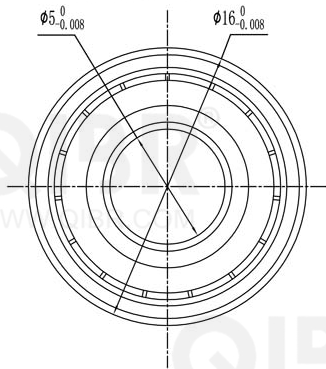

QIBR®

WWW.QIBR.COM

5_{-0.12}⁰

0.3min

QIBR®
BEARINGS

LUOYANG QIBR BEARING CO., LTD

<http://www.QIBR.com>

Deep Groove Ball Bearing

PART
NUMBER

625ZZ