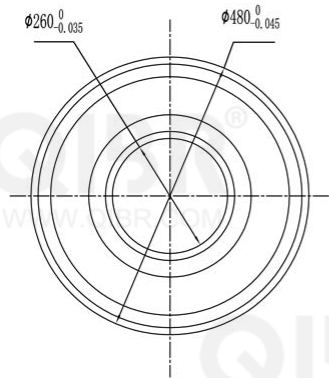

QIBR®
WWW.QIBR.COM

QIBR®
WWW.QIBR.COM

QIBR®
WWW.QIBR.COM

QIBR®
WWW.QIBR.COM

QIBR®
BEARINGS

LUOYANG QIBR BEARING CO., LTD
<http://www.QIBR.com>

Deep Groove Ball Bearing

PART NUMBER
6252 2RS