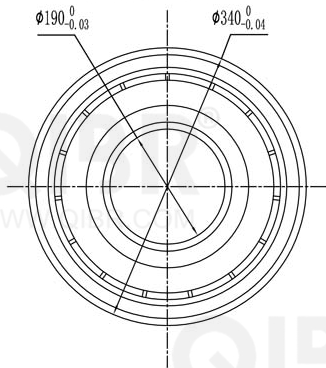

QIBR®
WWW.QIBR.COM

QIBR®
WWW.QIBR.COM

QIBR®
BEARINGS

LUOYANG QIBR BEARING CO., LTD
<http://www.QIBR.com>

Deep Groove Ball Bearing

PART
NUMBER

6238ZZ