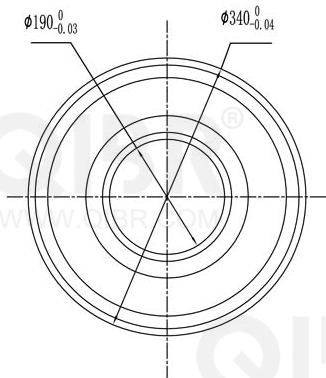

QIBR®
WWW.QIBR.COM

QIBR®
WWW.QIBR.COM

QIBR®
WWW.QIBR.COM

QIBR®
BEARINGS

LUOYANG QIBR BEARING CO., LTD
<http://www.QIBR.com>

Deep Groove Ball Bearing

PART
NUMBER

6238 2RS