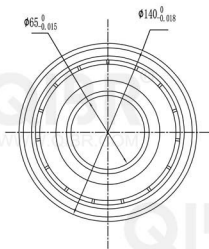

QIBR®
WWW.QIBR.COM

QIBR
WWW.QIBR.COM

QIBR®
BEARINGS

LUOYANG QIBR BEARING CO., LTD
<http://www.QIBR.com>

Deep Groove Ball Bearing

PART
NUMBER 62313 2RZ