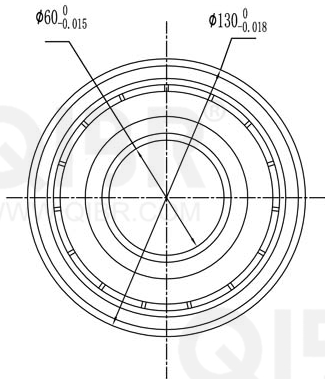

QIBR®
WWW.QIBR.COM

QIBR®
WWW.QIBR.COM

QIBR®
BEARINGS

LUOYANG QIBR BEARING CO., LTD
<http://www.QIBR.com>

Deep Groove Ball Bearing

PART
NUMBER 62312