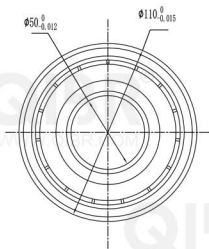

QIBR®
WWW.QIBR.COM

QIBR
WWW.QIBR.COM

QIBR®
BEARINGS

LUOYANG QIBR BEARING CO., LTD
<http://www.QIBR.com>

Deep Groove Ball Bearing

PART
NUMBER 62310 2RZ