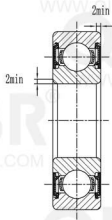

QIBR®
WWW.QIBR.COM

QIBR
WWW.QIBR.COM

QIBR®
BEARINGS

LUOYANG QIBR BEARING CO., LTD
<http://www.QIBR.com>

Deep Groove Ball Bearing

PART
NUMBER 62310 2RZ