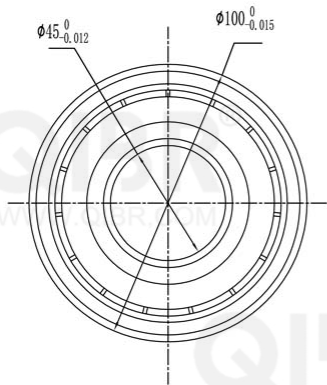

QIBR®
WWW.QIBR.COM

QIBR®
WWW.QIBR.COM

QIBR®
BEARINGS

LUOYANG QIBR BEARING CO., LTD
<http://www.QIBR.com>

Deep Groove Ball Bearing

PART
NUMBER 62309ZZ