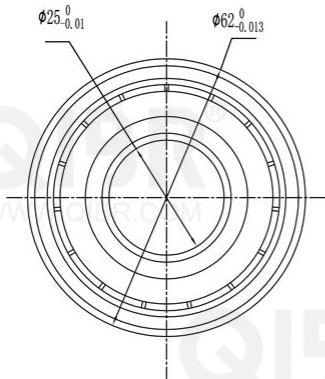

QIBR®
WWW.QIBR.COM

QIBR®
WWW.QIBR.COM

QIBR®
BEARINGS

LUOYANG QIBR BEARING CO., LTD
<http://www.QIBR.com>

Deep Groove Ball Bearing

PART
NUMBER 62305