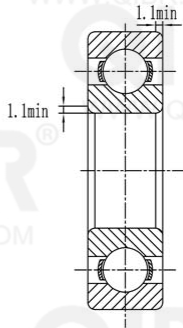

QIBR®
WWW.QIBR.COM

QIBR®
WWW.QIBR.COM

QIBR®
BEARINGS

LUOYANG QIBR BEARING CO., LTD
<http://www.QIBR.com>

Deep Groove Ball Bearing

PART
NUMBER 62305