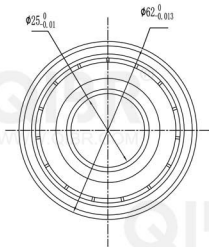

QIBR®
WWW.QIBR.COM

QIBR
WWW.QIBR.COM

QIBR®
BEARINGS

LUOYANG QIBR BEARING CO., LTD
<http://www.QIBR.com>

Deep Groove Ball Bearing

PART
NUMBER 62305 2RZ