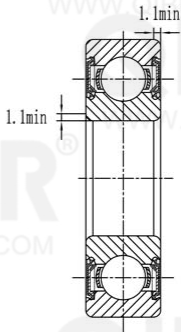

QIBR®  
WWW.QIBR.COM

QIBR®  
WWW.QIBR.COM

QIBR®  
WWW.QIBR.COM

$\phi 25_{-0.01}^0$        $\phi 62_{-0.013}^0$

**QIBR®**  
BEARINGS

LUOYANG QIBR BEARING CO., LTD  
<http://www.QIBR.com>

Deep Groove Ball Bearing

PART NUMBER  
62305 2RS