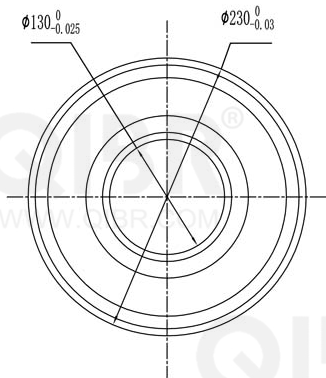

QIBR®
WWW.QIBR.COM

QIBR®
WWW.QIBR.COM

QIBR®
WWW.QIBR.COM

QIBR®
BEARINGS

LUOYANG QIBR BEARING CO., LTD
<http://www.QIBR.com>

Deep Groove Ball Bearing

PART
NUMBER

6226 2RS