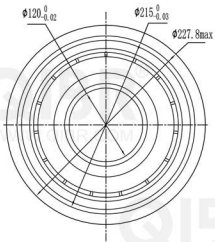

QIBR®
WWW.QIBR.COM

QIBR
WWW.QIBR.COM

QIBR
WWW.QIBR.COM

WWW.QIBR.COM

QIBR®
BEARINGS

LUOYANG QIBR BEARING CO., LTD
<http://www.QIBR.com>

Deep Groove Ball Bearing

PART
NUMBER 6224NR