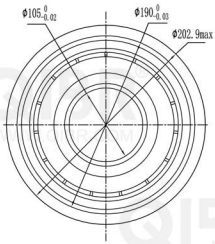

QIBR®
WWW.QIBR.COM

QIBR
WWW.QIBR.COM

QIBR
WWW.QIBR.COM

WWW.QIBR.COM

QIBR®
BEARINGS

LUOYANG QIBR BEARING CO., LTD
<http://www.QIBR.com>

Deep Groove Ball Bearing

PART NUMBER
6221NR