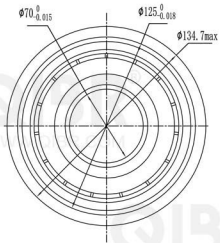

QIBR®
WWW.QIBR.COM

WWW.QIBR.COM

WWW.QIBR.COM

LUOYANG QIBR BEARING CO., LTD
<http://www.QIBR.com>

Deep Groove Ball Bearing

PART
NUMBER 62214NR