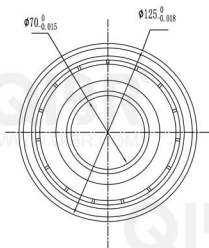

QIBR®  
WWW.QIBR.COM

QIBR®  
WWW.QIBR.COM

QIBR®  
BEARINGS

LUOYANG QIBR BEARING CO., LTD  
<http://www.QIBR.com>

Deep Groove Ball Bearing

PART  
NUMBER 62214 2RZ