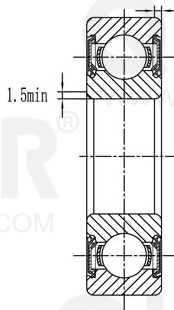

QIBR®
BEARINGS

LUOYANG QIBR BEARING CO., LTD
<http://www.QIBR.com>

Deep Groove Ball Bearing

PART
NUMBER 62214 2RS