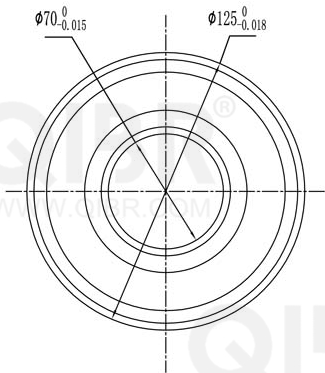

$\phi 70_{-0.015}^0$

$\phi 125_{-0.018}^0$