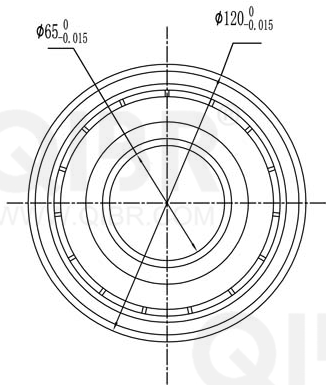

QIBR®
WWW.QIBR.COM

QIBR®
WWW.QIBR.COM

QIBR®
BEARINGS

LUOYANG QIBR BEARING CO., LTD
<http://www.QIBR.com>

Deep Groove Ball Bearing

PART
NUMBER 62213ZZ