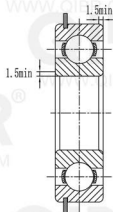

QIBR®

WWW.QIBR.COM

QIBR®

WWW.QIBR.COM

QIBR®

WWW.QIBR.COM

WWW.QIBR.COM

LUOYANG QIBR BEARING CO., LTD

<http://www.QIBR.com>

Deep Groove Ball Bearing

PART
NUMBER 62213NR