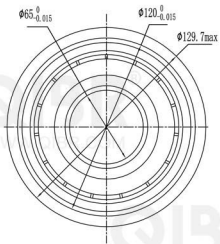

QIBR®

WWW.QIBR.COM

QIBR®

WWW.QIBR.COM

QIBR®

WWW.QIBR.COM

WWW.QIBR.COM

LUOYANG QIBR BEARING CO., LTD

<http://www.QIBR.com>

Deep Groove Ball Bearing

PART
NUMBER 62213NR