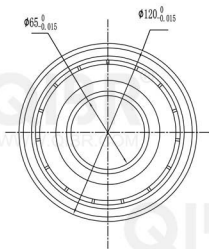

QIBR®
WWW.QIBR.COM

QIBR®
WWW.QIBR.COM

QIBR®
BEARINGS

LUOYANG QIBR BEARING CO., LTD
<http://www.QIBR.com>

Deep Groove Ball Bearing

PART
NUMBER 62213 2RZ