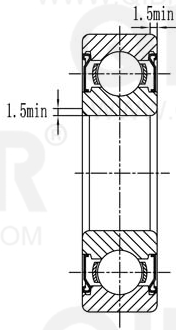

QIBR®
WWW.QIBR.COM

QIBR®
WWW.QIBR.COM

QIBR®
BEARINGS

LUOYANG QIBR BEARING CO., LTD
<http://www.QIBR.com>

Deep Groove Ball Bearing

PART
NUMBER 62212ZZ