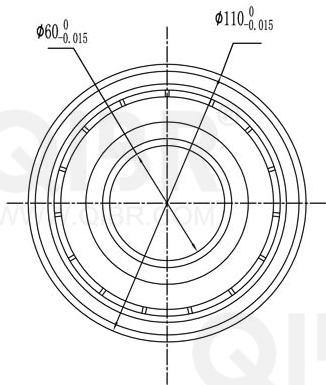

QIBR®
WWW.QIBR.COM

QIBR®
WWW.QIBR.COM

QIBR®
BEARINGS

LUOYANG QIBR BEARING CO., LTD
<http://www.QIBR.com>

Deep Groove Ball Bearing

PART
NUMBER 62212ZZ