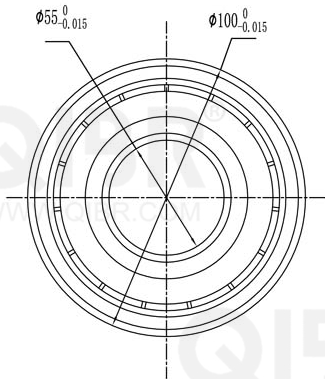

QIBR®
WWW.QIBR.COM

QIBR®
WWW.QIBR.COM

QIBR®
BEARINGS

LUOYANG QIBR BEARING CO., LTD
<http://www.QIBR.com>

Deep Groove Ball Bearing

PART
NUMBER 62211