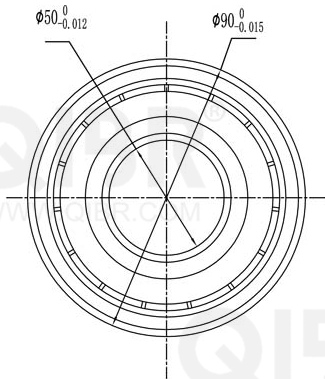

QIBR®
WWW.QIBR.COM

QIBR®
WWW.QIBR.COM

QIBR®
BEARINGS

LUOYANG QIBR BEARING CO., LTD
<http://www.QIBR.com>

Deep Groove Ball Bearing

PART
NUMBER 62210