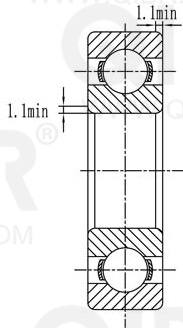

QIBR®
WWW.QIBR.COM

QIBR®
WWW.QIBR.COM

QIBR®
BEARINGS

LUOYANG QIBR BEARING CO., LTD
<http://www.QIBR.com>

Deep Groove Ball Bearing

PART
NUMBER 62210