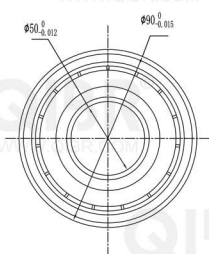

QIBR®
WWW.QIBR.COM

QIBR
WWW.QIBR.COM

QIBR®
BEARINGS

LUOYANG QIBR BEARING CO., LTD
<http://www.QIBR.com>

Deep Groove Ball Bearing

PART
NUMBER 62210 2RZ