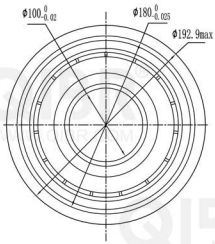

QIBR®  
WWW.QIBR.COM

QIBR®  
WWW.QIBR.COM

QIBR®  
WWW.QIBR.COM

WWW.QIBR.COM

**QIBR®**  
BEARINGS

LUOYANG QIBR BEARING CO., LTD  
<http://www.QIBR.com>

Deep Groove Ball Bearing

PART  
NUMBER 6220NR