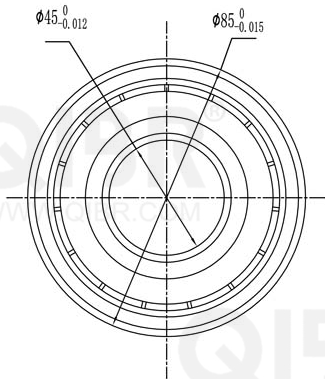

QIBR®
WWW.QIBR.COM

QIBR®
WWW.QIBR.COM

QIBR®
BEARINGS

LUOYANG QIBR BEARING CO., LTD
<http://www.QIBR.com>

Deep Groove Ball Bearing

PART
NUMBER 62209