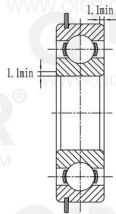

QIBR®
WWW.QIBR.COM

QIBR®
WWW.QIBR.COM

QIBR®
WWW.QIBR.COM

WWW.QIBR.COM

LUOYANG QIBR BEARING CO., LTD
<http://www.QIBR.com>

Deep Groove Ball Bearing

PART NUMBER 62208NR