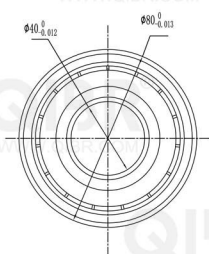

QIBR®
WWW.QIBR.COM

QIBR
WWW.QIBR.COM

QIBR®
BEARINGS

LUOYANG QIBR BEARING CO., LTD
<http://www.QIBR.com>

Deep Groove Ball Bearing

PART
NUMBER 62208 2RZ