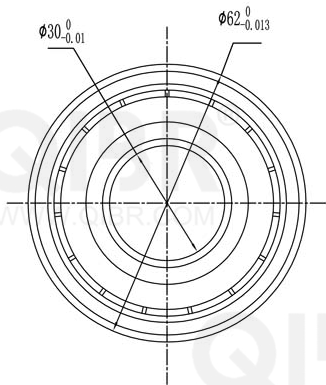

QIBR®
WWW.QIBR.COM

QIBR®
WWW.QIBR.COM

QIBR®
BEARINGS

LUOYANG QIBR BEARING CO., LTD
<http://www.QIBR.com>

Deep Groove Ball Bearing

PART
NUMBER 62206ZZ