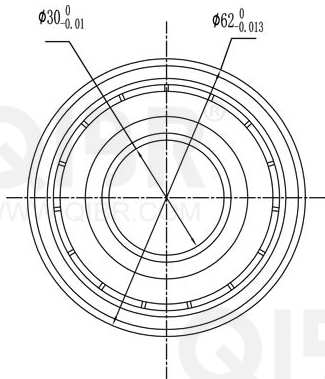

QIBR®
WWW.QIBR.COM

QIBR®
WWW.QIBR.COM

QIBR®
BEARINGS

LUOYANG QIBR BEARING CO., LTD
<http://www.QIBR.com>

Deep Groove Ball Bearing

PART
NUMBER 62206