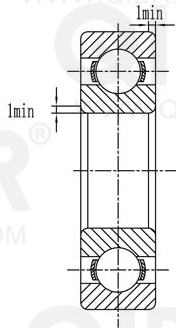

QIBR®
WWW.QIBR.COM

QIBR®
WWW.QIBR.COM

QIBR®
BEARINGS

LUOYANG QIBR BEARING CO., LTD
<http://www.QIBR.com>

Deep Groove Ball Bearing

PART
NUMBER 62206