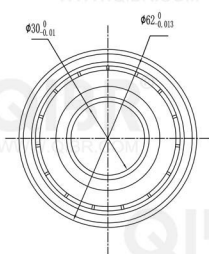

QIBR®
WWW.QIBR.COM

QIBR
WWW.QIBR.COM

QIBR®
BEARINGS

LUOYANG QIBR BEARING CO., LTD
<http://www.QIBR.com>

Deep Groove Ball Bearing

PART
NUMBER 62206 2RZ