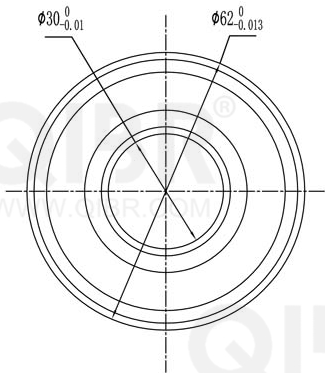

QIBR®  
WWW.QIBR.COM

QIBR®  
WWW.QIBR.COM

$\phi 30_{-0.01}^0$

$\phi 62_{-0.013}^0$

$20_{-0.12}^0$

1min

1min

QIBR®  
BEARINGS

LUOYANG QIBR BEARING CO., LTD  
<http://www.QIBR.com>

Deep Groove Ball Bearing

PART  
NUMBER 62206 2RS