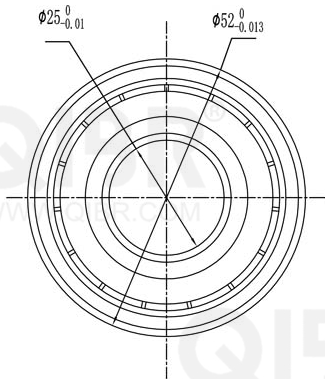

QIBR®  
WWW.QIBR.COM

QIBR®  
WWW.QIBR.COM

**QIBR®**  
BEARINGS

LUOYANG QIBR BEARING CO., LTD  
<http://www.QIBR.com>

Deep Groove Ball Bearing

PART  
NUMBER 62205