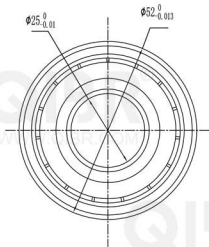

QIBR®  
WWW.QIBR.COM

QIBR  
WWW.QIBR.COM

QIBR®  
BEARINGS

LUOYANG QIBR BEARING CO., LTD  
<http://www.QIBR.com>

Deep Groove Ball Bearing

PART  
NUMBER 62205 2RZ