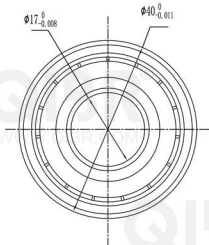

QIBR®
WWW.QIBR.COM

QIBR®
WWW.QIBR.COM

QIBR®
BEARINGS

LUOYANG QIBR BEARING CO., LTD
<http://www.QIBR.com>

Deep Groove Ball Bearing

PART
NUMBER 62203 2RZ