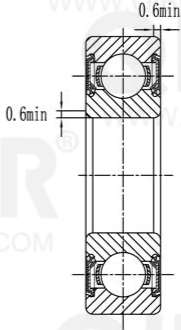

QIBR®
WWW.QIBR.COM

QIBR®
WWW.QIBR.COM

QIBR®
WWW.QIBR.COM

$\phi 17_{-0.008}^0$ $\phi 40_{-0.011}^0$

WWW.QIBR.COM

QIBR®
BEARINGS

LUOYANG QIBR BEARING CO., LTD
<http://www.QIBR.com>

Deep Groove Ball Bearing

PART
NUMBER 62203 2RS