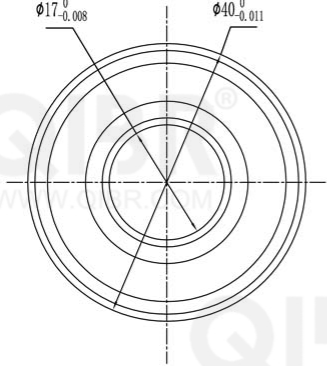

QIBR®
WWW.QIBR.COM

QIBR®
WWW.QIBR.COM

QIBR®
WWW.QIBR.COM

$\phi 17_{-0.008}^0$ $\phi 40_{-0.011}^0$

WWW.QIBR.COM

QIBR®
BEARINGS

LUOYANG QIBR BEARING CO., LTD
<http://www.QIBR.com>

Deep Groove Ball Bearing

PART
NUMBER 62203 2RS