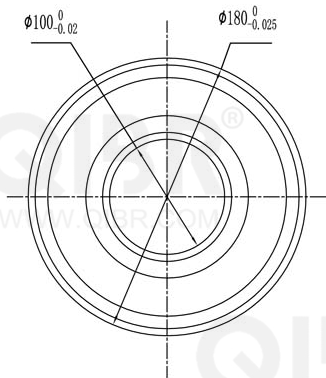

QIBR®  
WWW.QIBR.COM

QIBR®  
WWW.QIBR.COM

QIBR®  
WWW.QIBR.COM

QIBR®  
BEARINGS

LUOYANG QIBR BEARING CO., LTD  
<http://www.QIBR.com>

Deep Groove Ball Bearing

PART  
NUMBER 6220 2RS