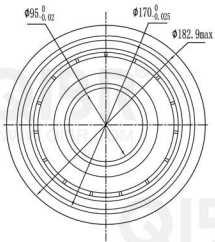

QIBR®  
WWW.QIBR.COM

QIBR®  
WWW.QIBR.COM

QIBR®  
WWW.QIBR.COM

QIBR® BEARINGS LUOYANG QIBR BEARING CO., LTD  
<http://www.QIBR.com>

Deep Groove Ball Bearing

PART NUMBER 6219NR