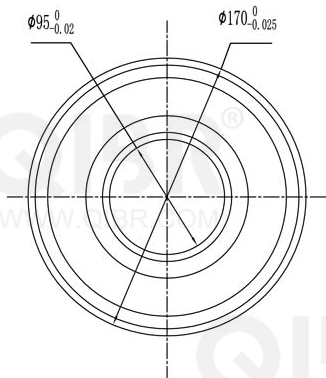

QIBR®
WWW.QIBR.COM

QIBR®
WWW.QIBR.COM

QIBR®
WWW.QIBR.COM

QIBR®
BEARINGS

LUOYANG QIBR BEARING CO., LTD
<http://www.QIBR.com>

Deep Groove Ball Bearing

PART
NUMBER

6219 2RS