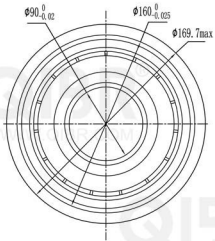

QIBR®  
WWW.QIBR.COM

QIBR®  
WWW.QIBR.COM

QIBR®  
WWW.QIBR.COM

QIBR®  
BEARINGS

LUOYANG QIBR BEARING CO., LTD  
<http://www.QIBR.com>

Deep Groove Ball Bearing

PART  
NUMBER 6218NR