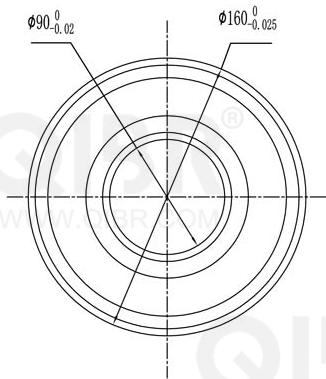

QIBR®
WWW.QIBR.COM

QIBR®
WWW.QIBR.COM

QIBR®
WWW.QIBR.COM

QIBR®
BEARINGS

LUOYANG QIBR BEARING CO., LTD
<http://www.QIBR.com>

Deep Groove Ball Bearing

PART
NUMBER

6218 2RS