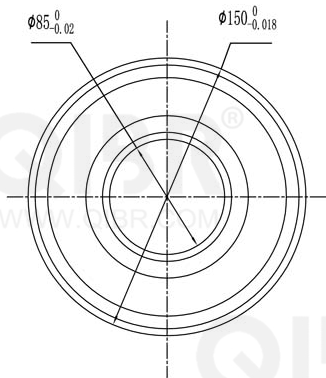

QIBR®
WWW.QIBR.COM

QIBR®
WWW.QIBR.COM

QIBR®
WWW.QIBR.COM

QIBR®
BEARINGS

LUOYANG QIBR BEARING CO., LTD
<http://www.QIBR.com>

Deep Groove Ball Bearing

PART
NUMBER

6217 2RS