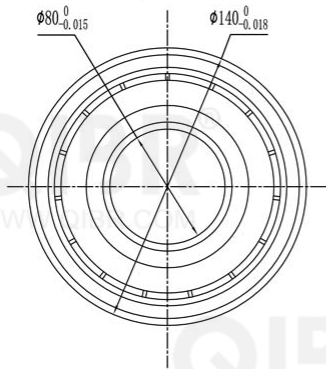

QIBR®

WWW.QIBR.COM