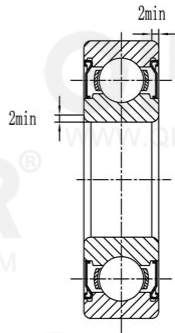

QIBR®

WWW.QIBR.COM