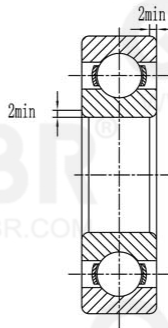

QIBR®
WWW.QIBR.COM

QIBR®
WWW.QIBR.COM

QIBR®
BEARINGS

LUOYANG QIBR BEARING CO., LTD
<http://www.QIBR.com>

Deep Groove Ball Bearing

PART
NUMBER 6216