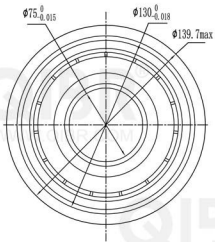

QIBR®
WWW.QIBR.COM

QIBR
WWW.QIBR.COM

QIBR
WWW.QIBR.COM

WWW.QIBR.COM

QIBR®
BEARINGS

LUOYANG QIBR BEARING CO., LTD
<http://www.QIBR.com>

Deep Groove Ball Bearing

PART
NUMBER 6215NR